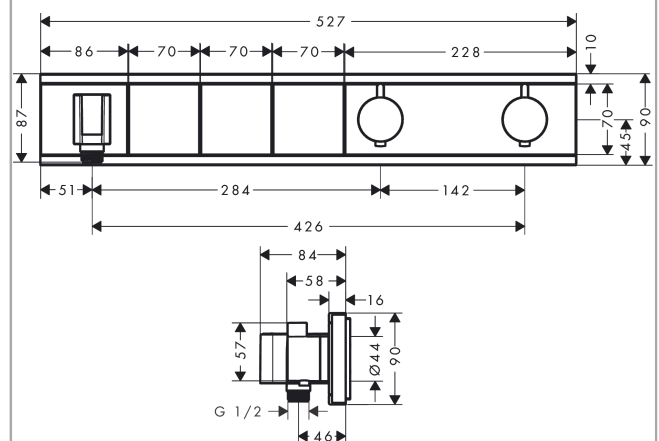

RainSelect

Thermostat for concealed installation for 3 functions with integrated shower holder

Surfaces: **White/Chrome** Article Number: **15356400**

Description

product features

- consists of: Thermostat, shower holder
- depending on volume flow and installation situation approx. 50% flow rate reduction and integrated shut off function
- 3 functions
- Select push-button on/off control for 3 outlets
- simultaneous use of several outlets
- maximum flow rate at 3 bar: 38 l/min
- flow rate per outlet: 26 l/min
- flow rate by simultaneous use of all outlets: 38 l/min
- thermostat cartridge, Start/stop valve to operate the functions
- safety lock at 40 °C
- temperature limitation adjustable
- non-return valve
- hose nut: for shower hoses with conical or cylindrical nut on both sides
- connection type: basic set
- min. operating pressure: 1 bar
- max. operating pressure: 10 bar
- Thermostat is delivered with buttons hand shower, Waterfall, Rain large

Technology

Design awards

Product image

Scale drawing