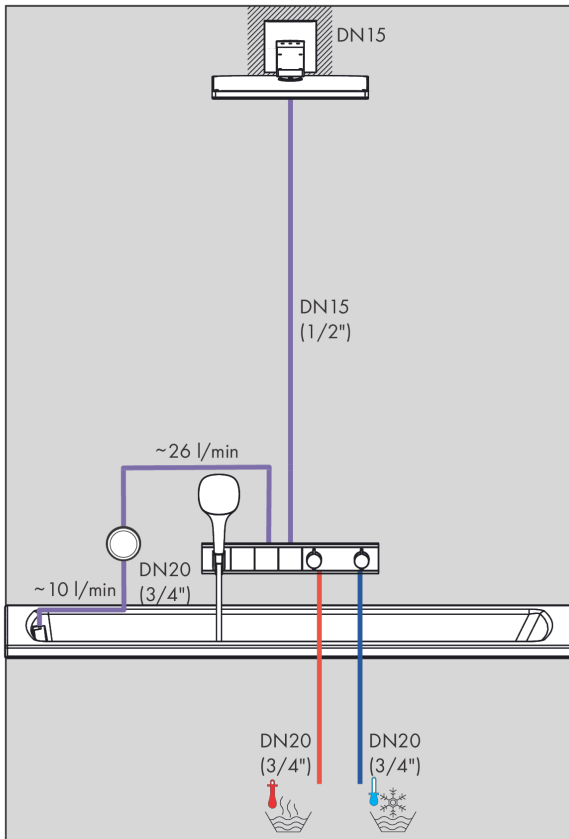

Rohrunterbrecher / Disconnecteur /
Pipe interrupter / Valvola antiriflusso /
Interruptor de tubería / Buisbeluchter /
Rørafbryder / Válvula anti-retorno /
Przerywacz rurowy / oddělovač trubky /
Prerušenie potrubia / 管道断续器 /
Прерыватель трубы / Csőmegszakító /
Putkikatkain / Rörventil /
Vamzdžio pertraukiklis / Ventil cijevi /
Boru kesici / Valvã de oprire /
Διακοπή σωλήνα / Prekinjalnik cevi /
torukaķesti / Saurules aidalitãjs /
Element za regulaciju pritiska u
cevi vazduhom /
Røranbryter / Тръбен прекъсвач /
Ndërprerës i tubit / قاطع اللماسورة