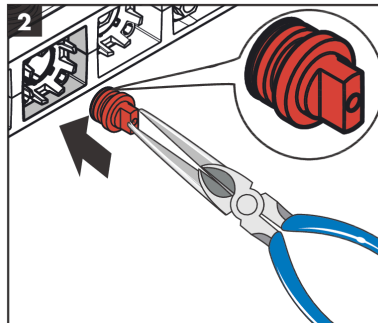

Rohrunterbrecher / Disconnecteur /
Pipe interrupter / Valvola antiriflusso /
Interruptor de tubería / Buisbeluchter /
Rørafbryder / Válvula anti-retorno /
Przerywacz rurowy / oddělovač trubky /
Prerušenie potrubia / 管道断续器 /
Прерыватель трубы / Csőmegszakító /
Putkikatkain / Rörventil /
Vamzdžio pertraukiklis / Ventil cijevi /
Boru kesici / Valvã de oprire /
Διακοπή σωλήνα / Prekinjalnik cevi /
torukaķesti / Saurules aidalitãjs /
Element za regulaciju pritiska u
cevi vazduhom /
Røranbryter / Тръбен прекъсвач /
Ndërprerës i tubit / قاطع اللماسورة